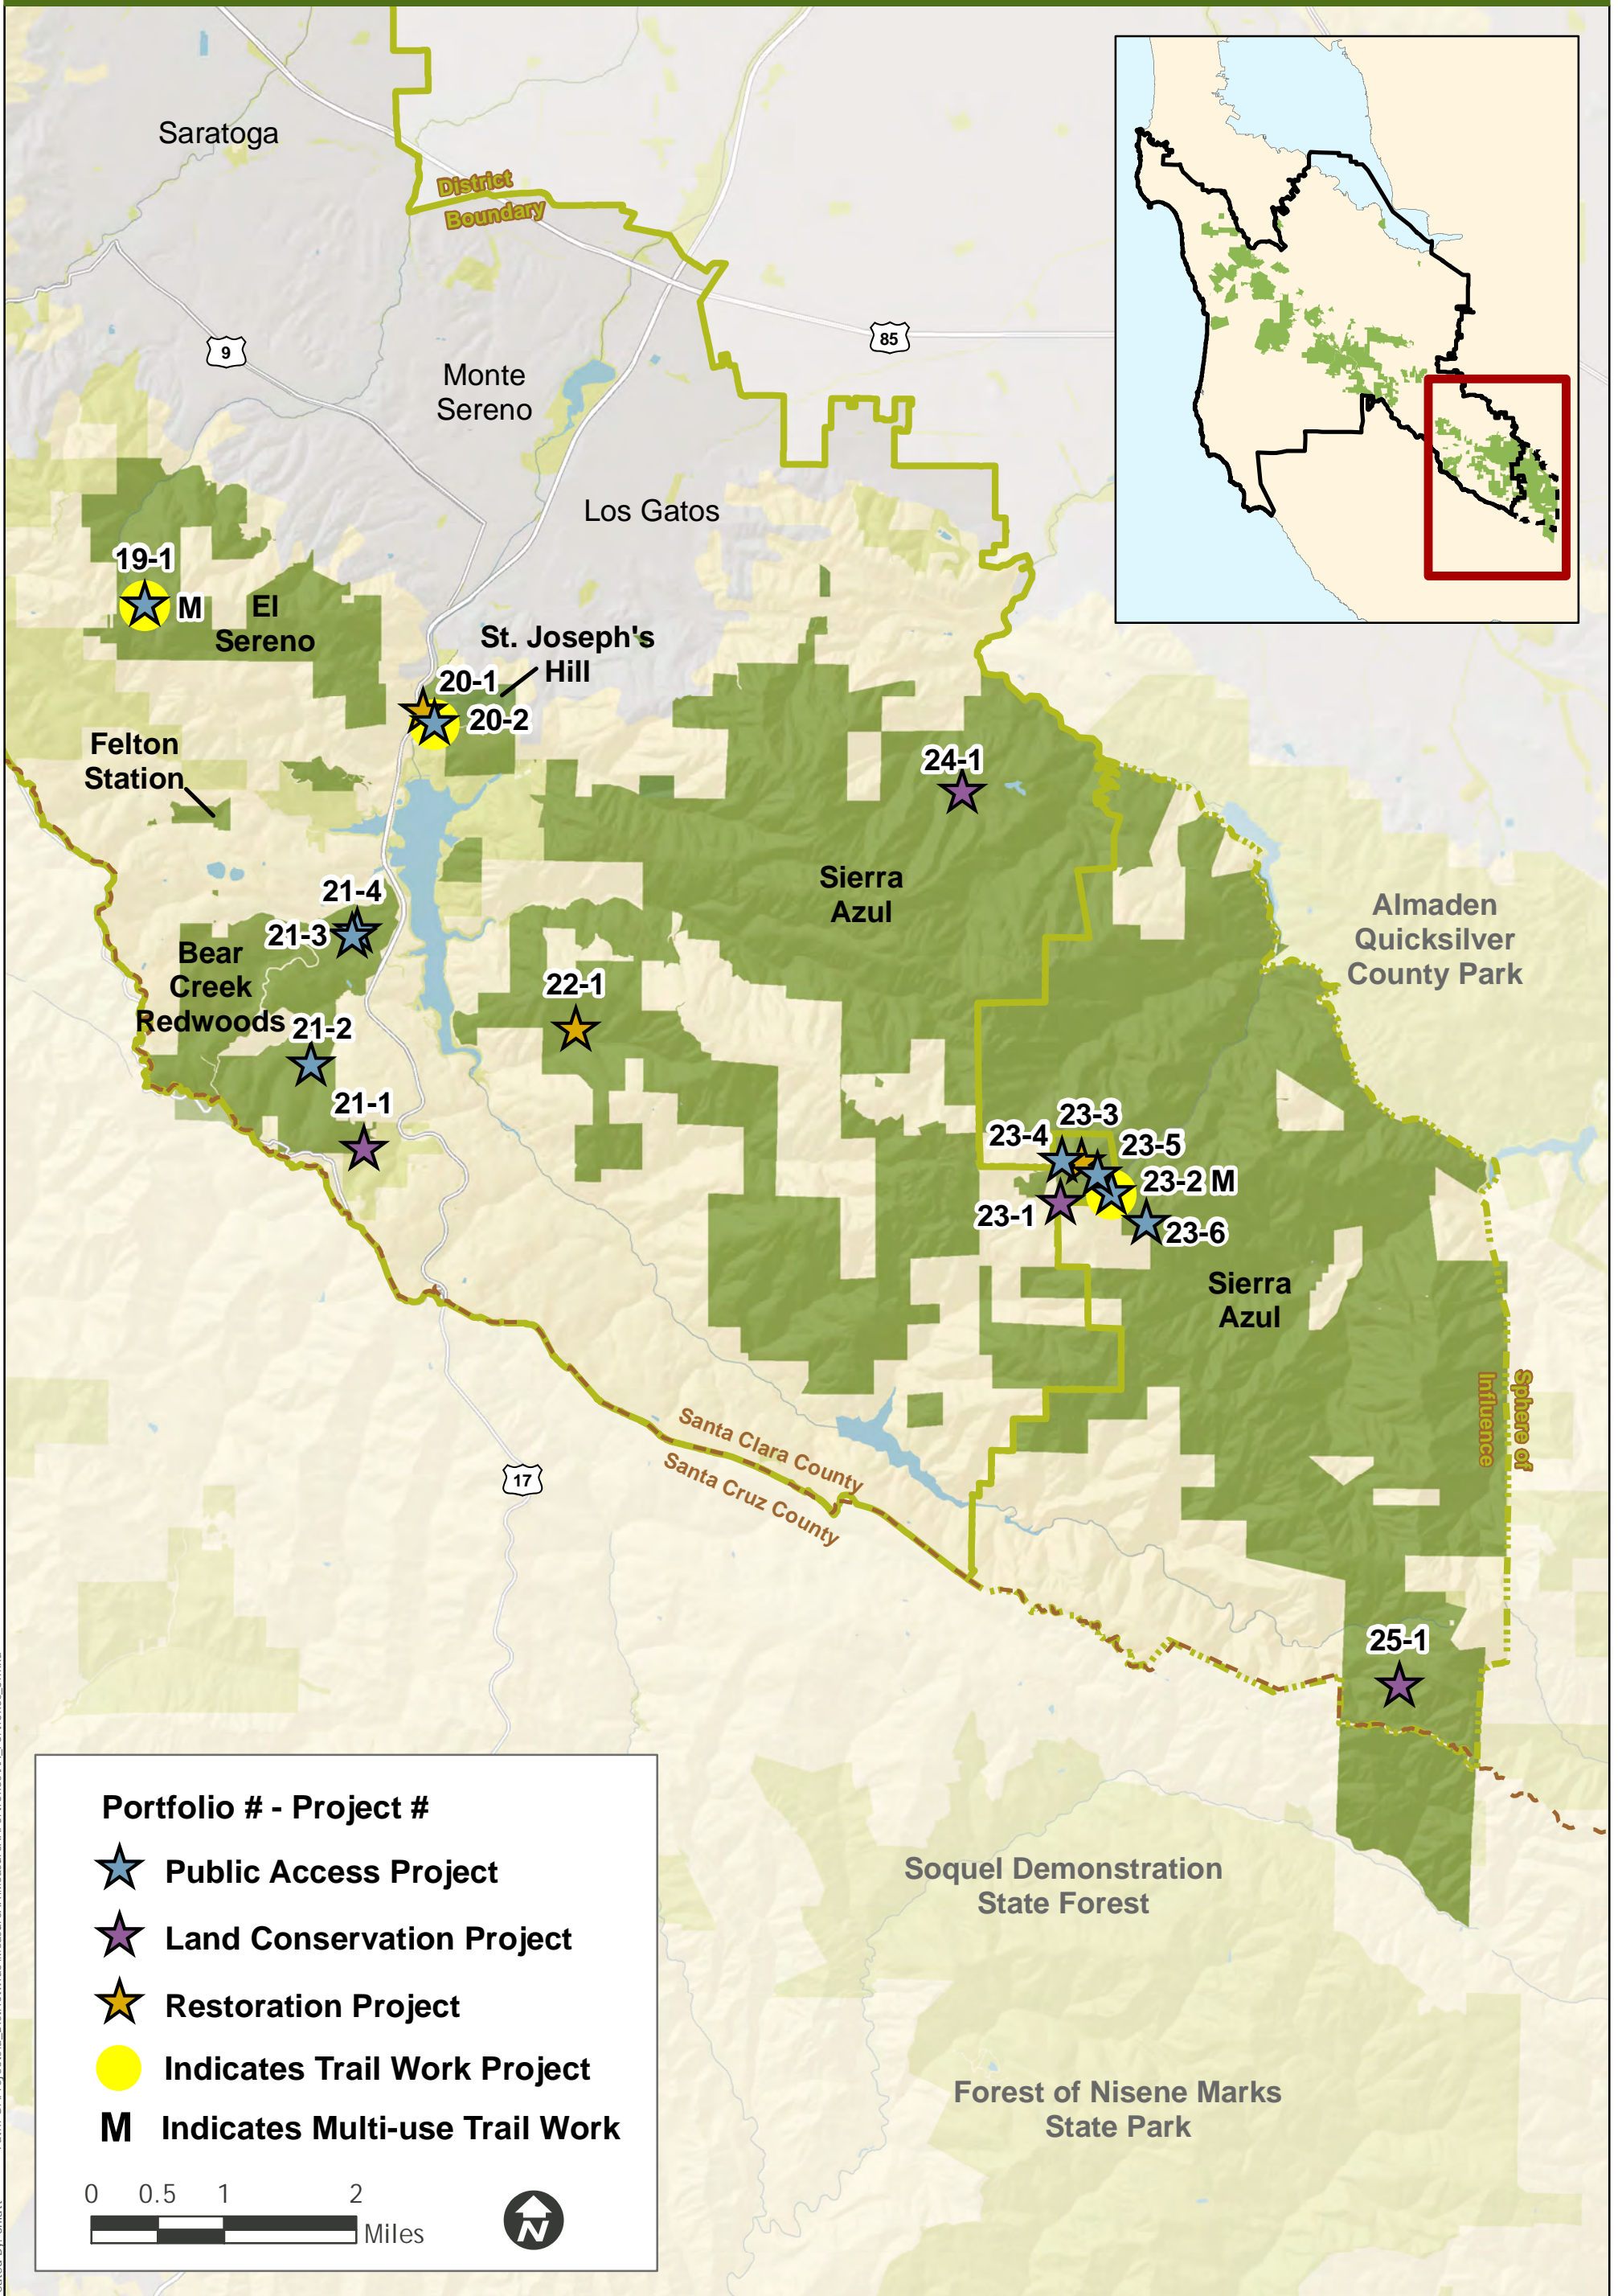

Measure AA Project Locations

Northern San Mateo County Region

Map 1 of 3

Path: G:\Projects\laa_Districtwide\MeasureAA\Portfolios\AA_Portfolios_1.mxd
Created By: chhatt

Measure AA Project Locations

Skyline/Foothills Region

Map 2 of 3

Portfolio # - Project #

- Public Access Project
- Land Conservation Project
- Restoration Project
- Indicates Trail Work Project
- M** Indicates Multi-use Trail Work

0 0.32 0.65 1.3
Miles

Path: G:\Projects\la_Districtwide\MeasureAA\Portfolios\AA_Portfolios_2.mxd
Created By: chhatt

While the District strives to use the best available digital data, this data does not represent a legal survey and is merely a graphic illustration of geographic features.

Measure AA Project Locations

South Area Region

Map 3 of 3

Path: G:\Projects\aa_Districtwide\MeasureAA\Portfolios\AA_Portfolios_3.mxd
Created By: chlatt

While the District strives to use the best available digital data, this data does not represent a legal survey and is merely a graphic illustration of geographic features.