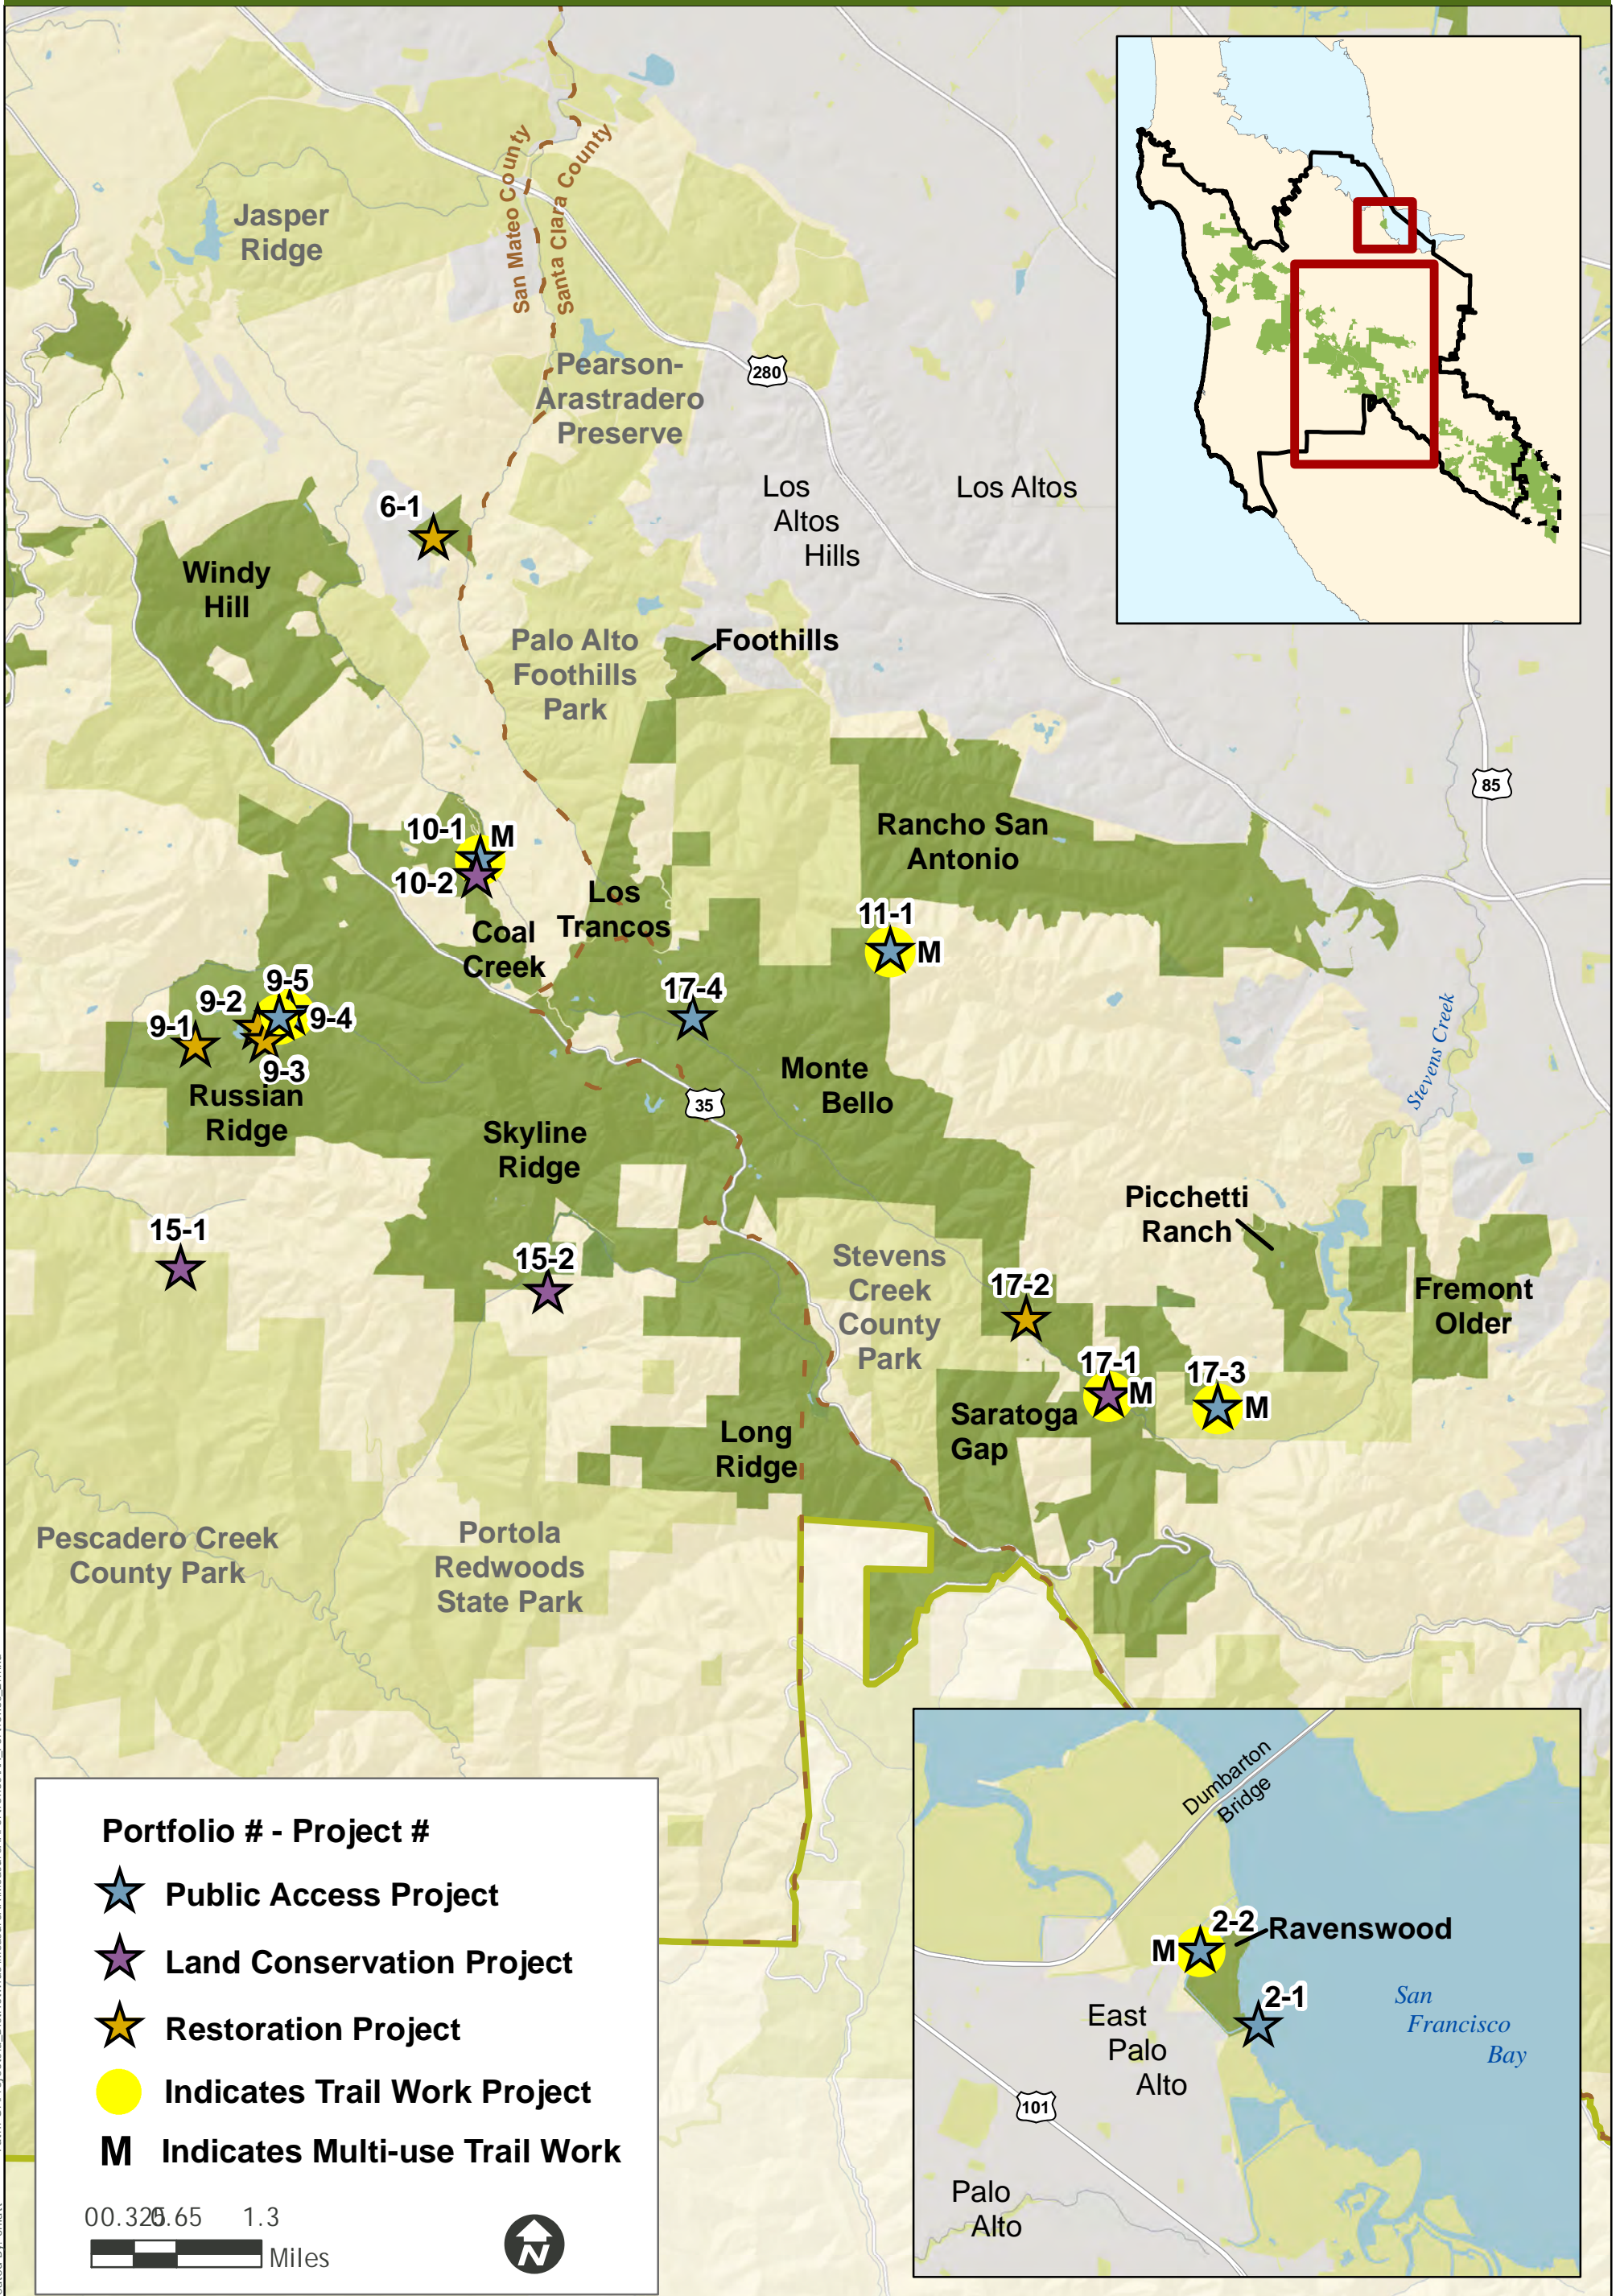

Measure AA Project Locations

Northern San Mateo County Region

Map 1 of 3

Path: G:\Projects\laa_Districtwide\MeasureAA\Portfolios\AA_Portfolios_1.mxd
Created By: chhatt

Measure AA Project Locations

Skyline/Foothills Region

Map 2 of 3

Portfolio # - Project #

- Public Access Project
- Land Conservation Project
- Restoration Project
- Indicates Trail Work Project
- M** Indicates Multi-use Trail Work

0 0.32 0.65 1.3
Miles

Path: G:\Projects\la_Districtwide\MeasureAA\Portfolios\AA_Portfolios_2.mxd
Created By: chhatt

While the District strives to use the best available digital data, this data does not represent a legal survey and is merely a graphic illustration of geographic features.

Measure AA Project Locations

South Area Region

Map 3 of 3

Path: G:\Projects\aa_Districtwide\MeasureAA\Portfolios\AA_Portfolios_3.mxd
Created By: chlatt

While the District strives to use the best available digital data, this data does not represent a legal survey and is merely a graphic illustration of geographic features.