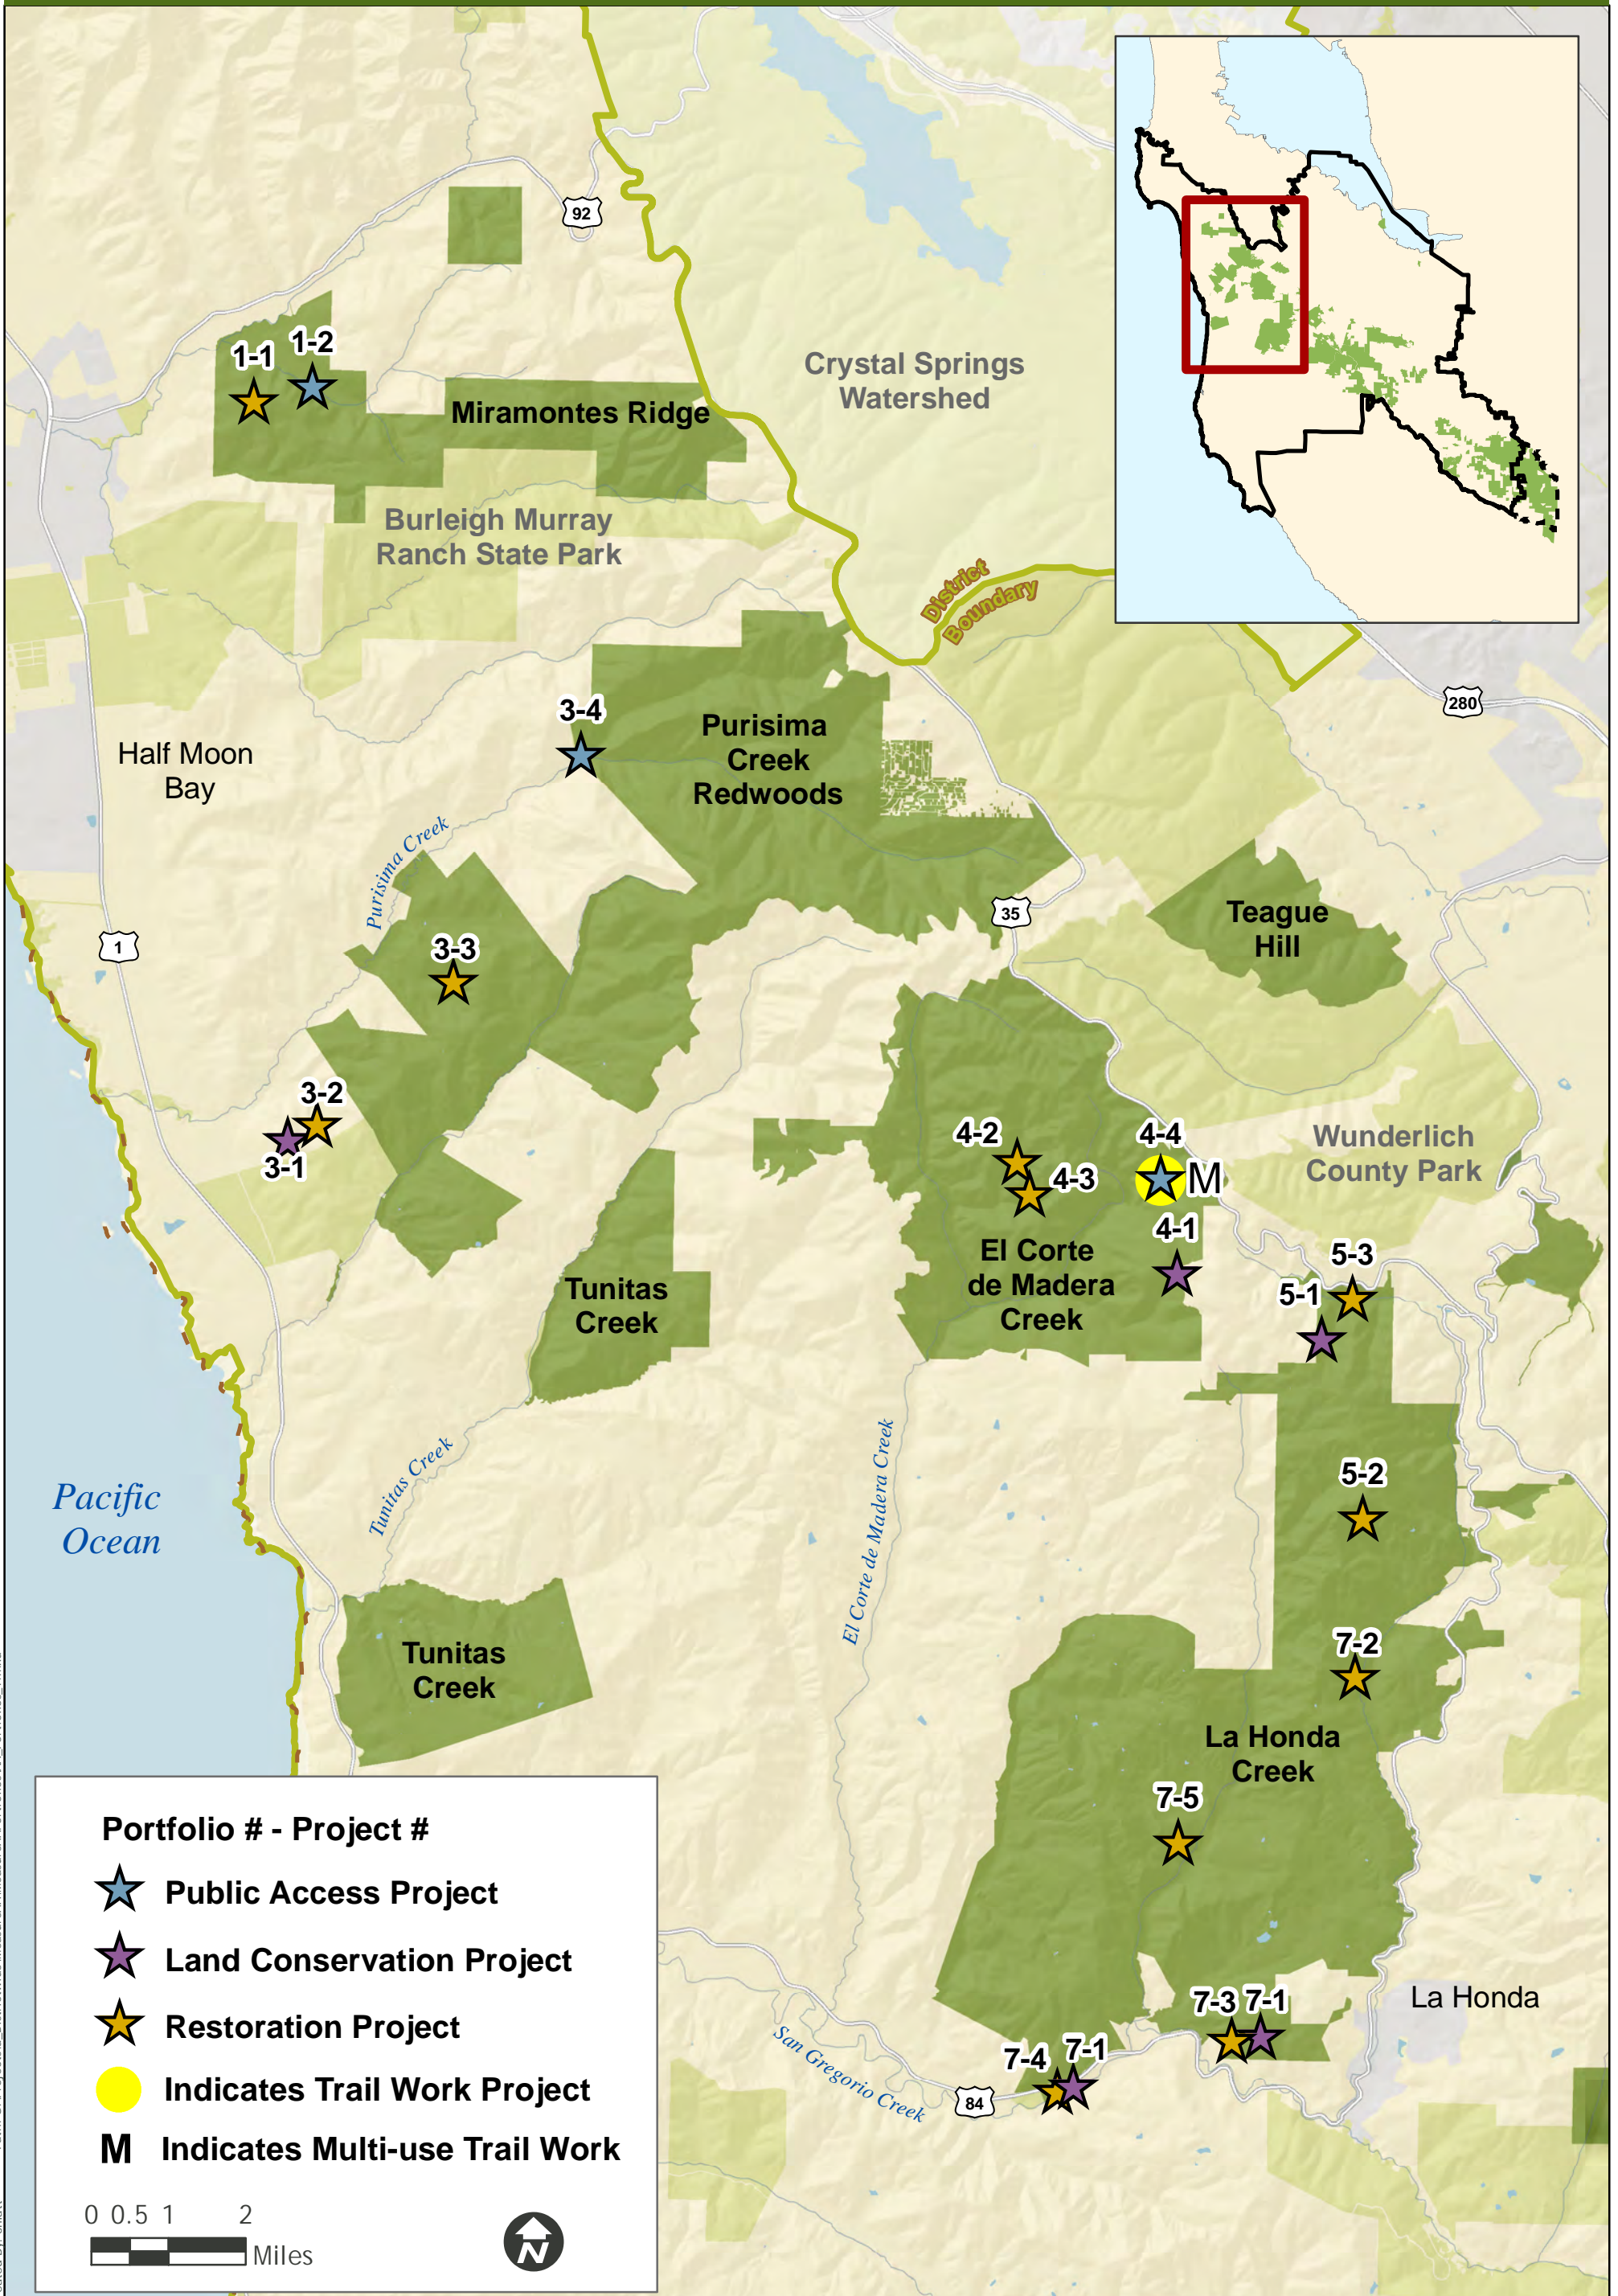

Measure AA Project Locations

Northern San Mateo County Region

Map 1 of 3

Path: G:\Projects\laa_Districtwide\MeasureAA\Portfolios\AA_Portfolios_1.mxd
Created By: chhatt

Measure AA Project Locations

Skyline/Foothills Region

Map 2 of 3

Portfolio # - Project #

- Public Access Project
- Land Conservation Project
- Restoration Project
- Indicates Trail Work Project
- M** Indicates Multi-use Trail Work

0 0.32 0.65 1.3
Miles

Path: G:\Projects\la_Districtwide\MeasureAA\Portfolios\AA_Portfolios_2.mxd
Created By: chhatt

While the District strives to use the best available digital data, this data does not represent a legal survey and is merely a graphic illustration of geographic features.

Measure AA Project Locations

South Area Region

Map 3 of 3

Path: G:\Projects\aa_Districtwide\MeasureAA\Portfolios\AA_Portfolios_3.mxd
Created By: chlatt

While the District strives to use the best available digital data, this data does not represent a legal survey and is merely a graphic illustration of geographic features.