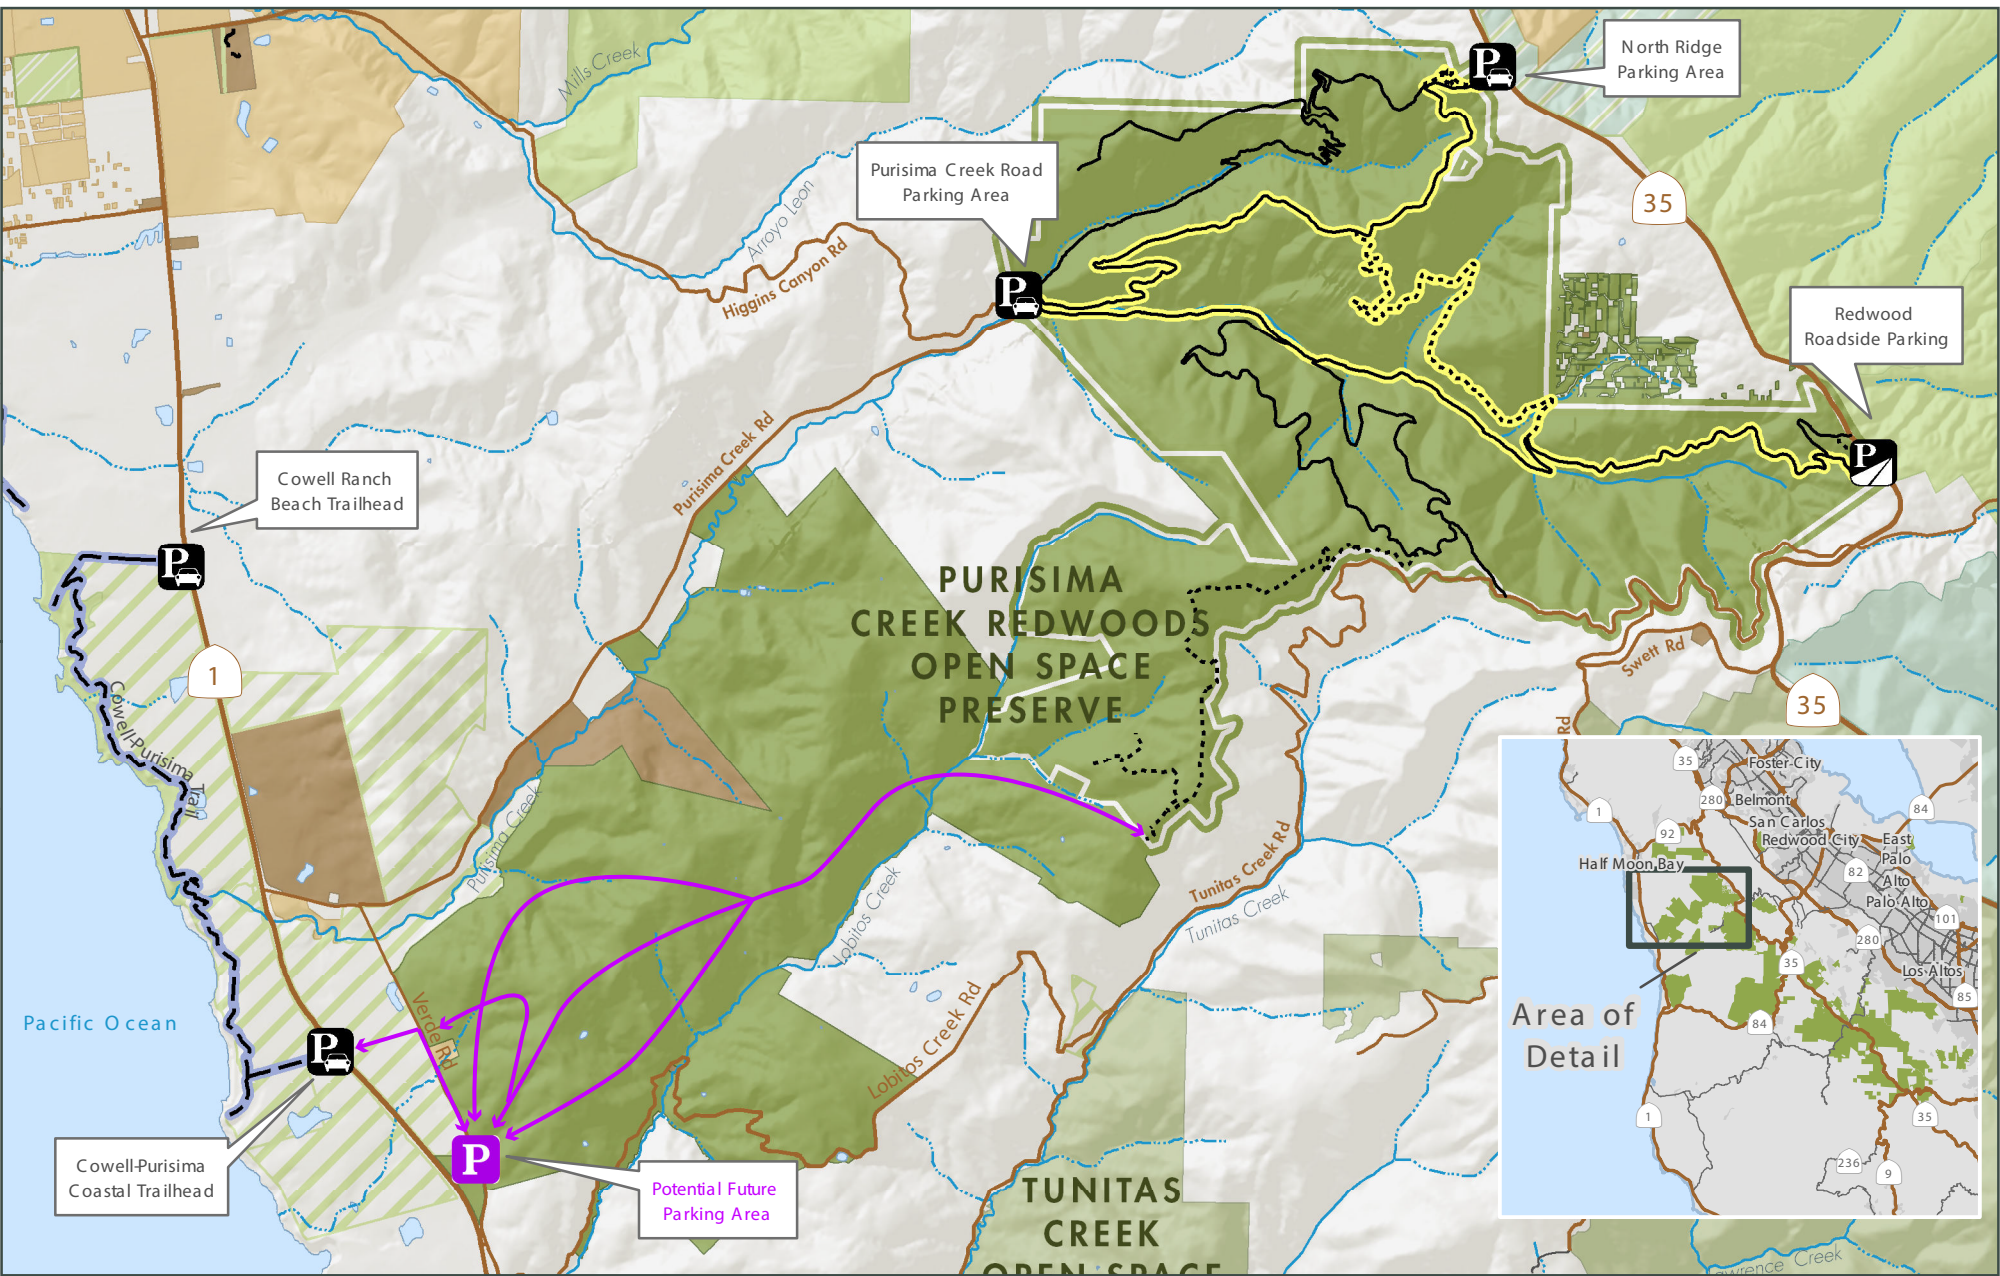

Path: G:\Projects\Purisima_Creek_Redwoods\PCR_P25Survey\PCR_P25Survey_20220204.mxd
 Created By: tsmith

Purisima Creek Redwoods: Existing & Proposed Trail Network

- | | | | |
|-----------------------|---------------------------------|------------------------------------|-------------------------------------|
| MRO SD Preserves | Other Public Agency/ Land Trust | Conceptual Trail Alignment Options | Hiking, bicycling, equestrian trail |
| Other Protected Lands | Easement on Private Lands | Bay Area Ridge Trail | Hiking, bicycling trail |
| Private Property | Currently open to the public | California Coastal Trail | Hiking-only trail |

Midpeninsula Regional
 Open Space District
 (Midpen)
 3/1/2022

While the District strives to use the best available digital data, these data do not represent a legal survey and are merely a graphic illustration of geographic features.