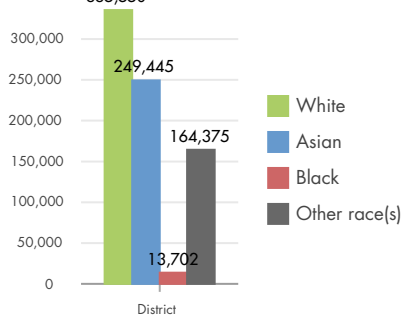

## Census 2020 Redistricting

**763,072 persons**  
Target population per ward: 109,010

### Racial demographics