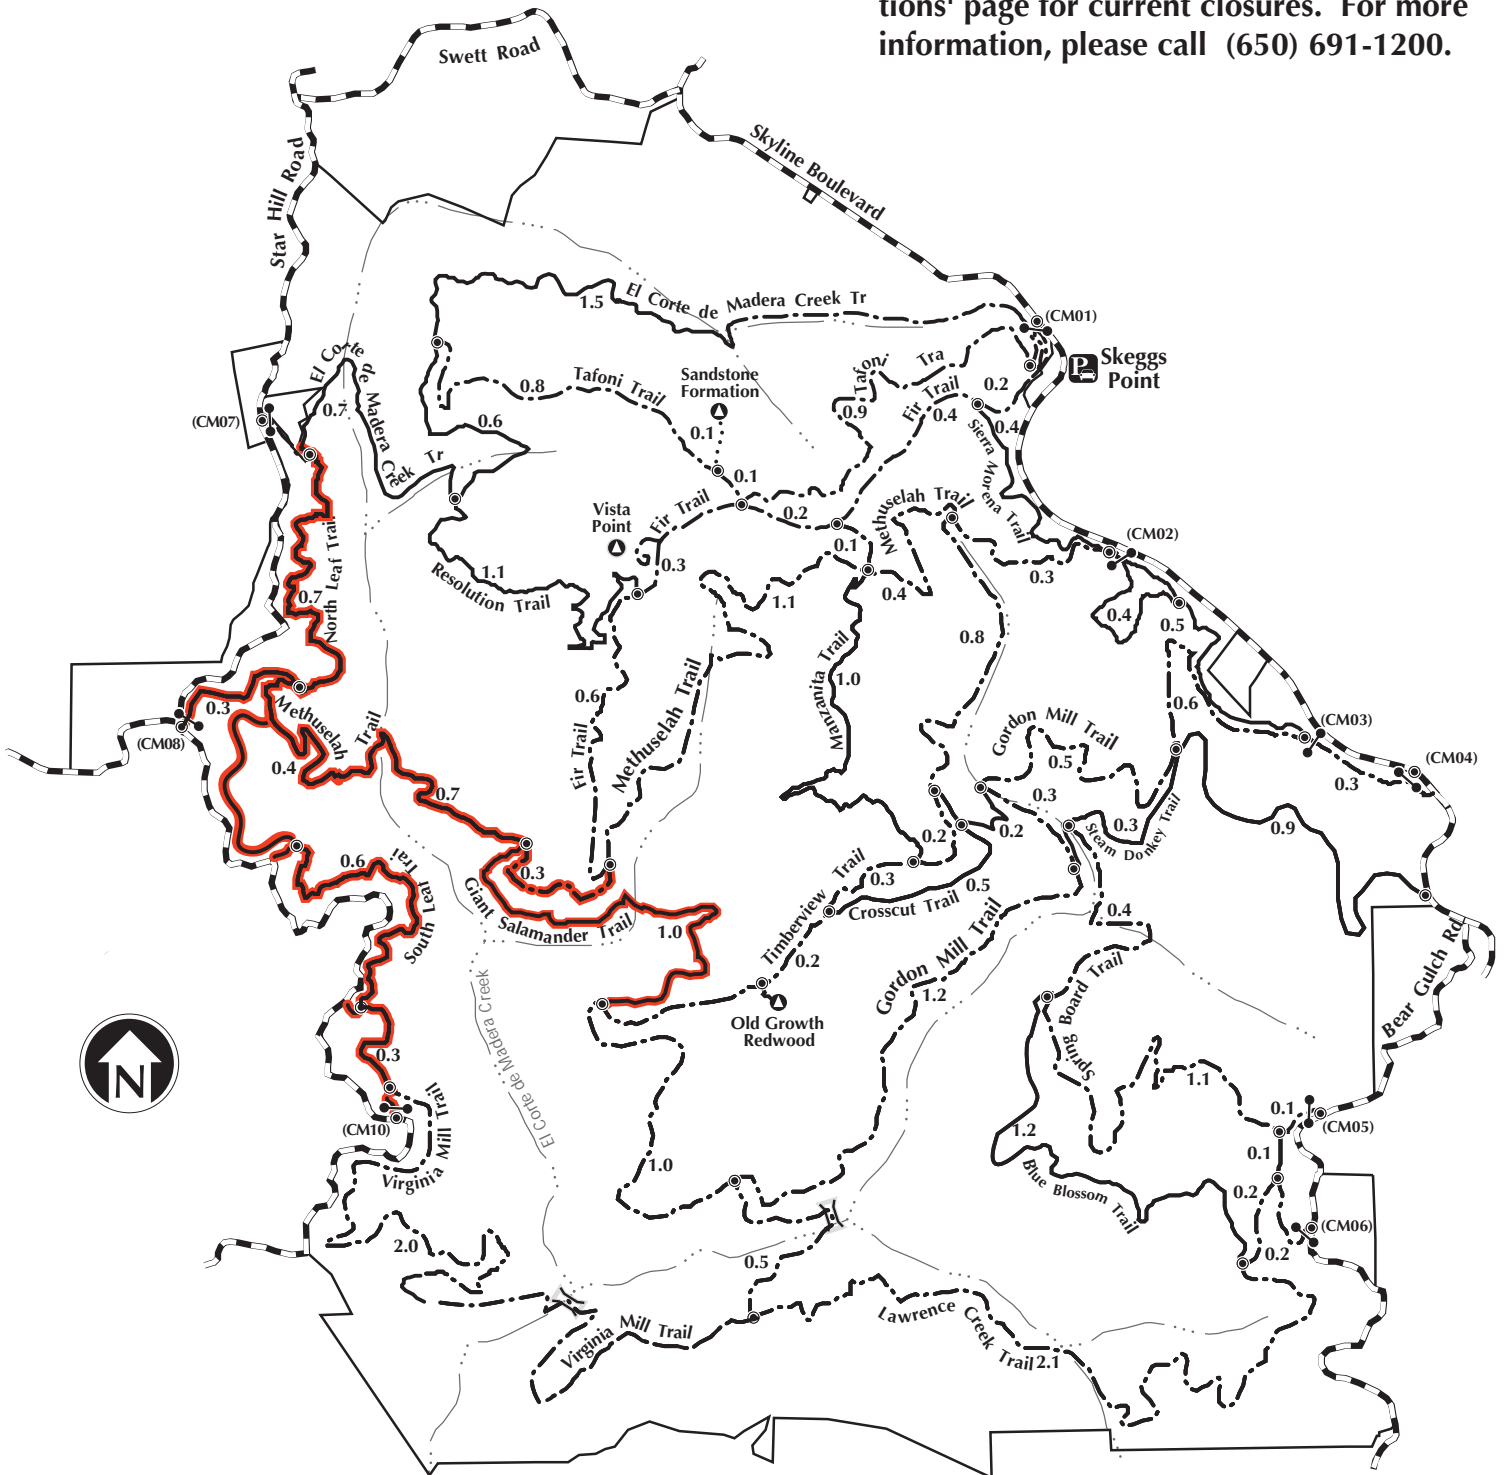

El Corte de Madera Creek Open Space Preserve

Seasonal Trail Closures

SEASONAL CLOSURE

The trails highlighted in red are subject to seasonal closure to horses and bicycles due to weather and soil conditions. See 'Trail Conditions' page for current closures. For more information, please call (650) 691-1200.

Off-Trail Travel is Prohibited