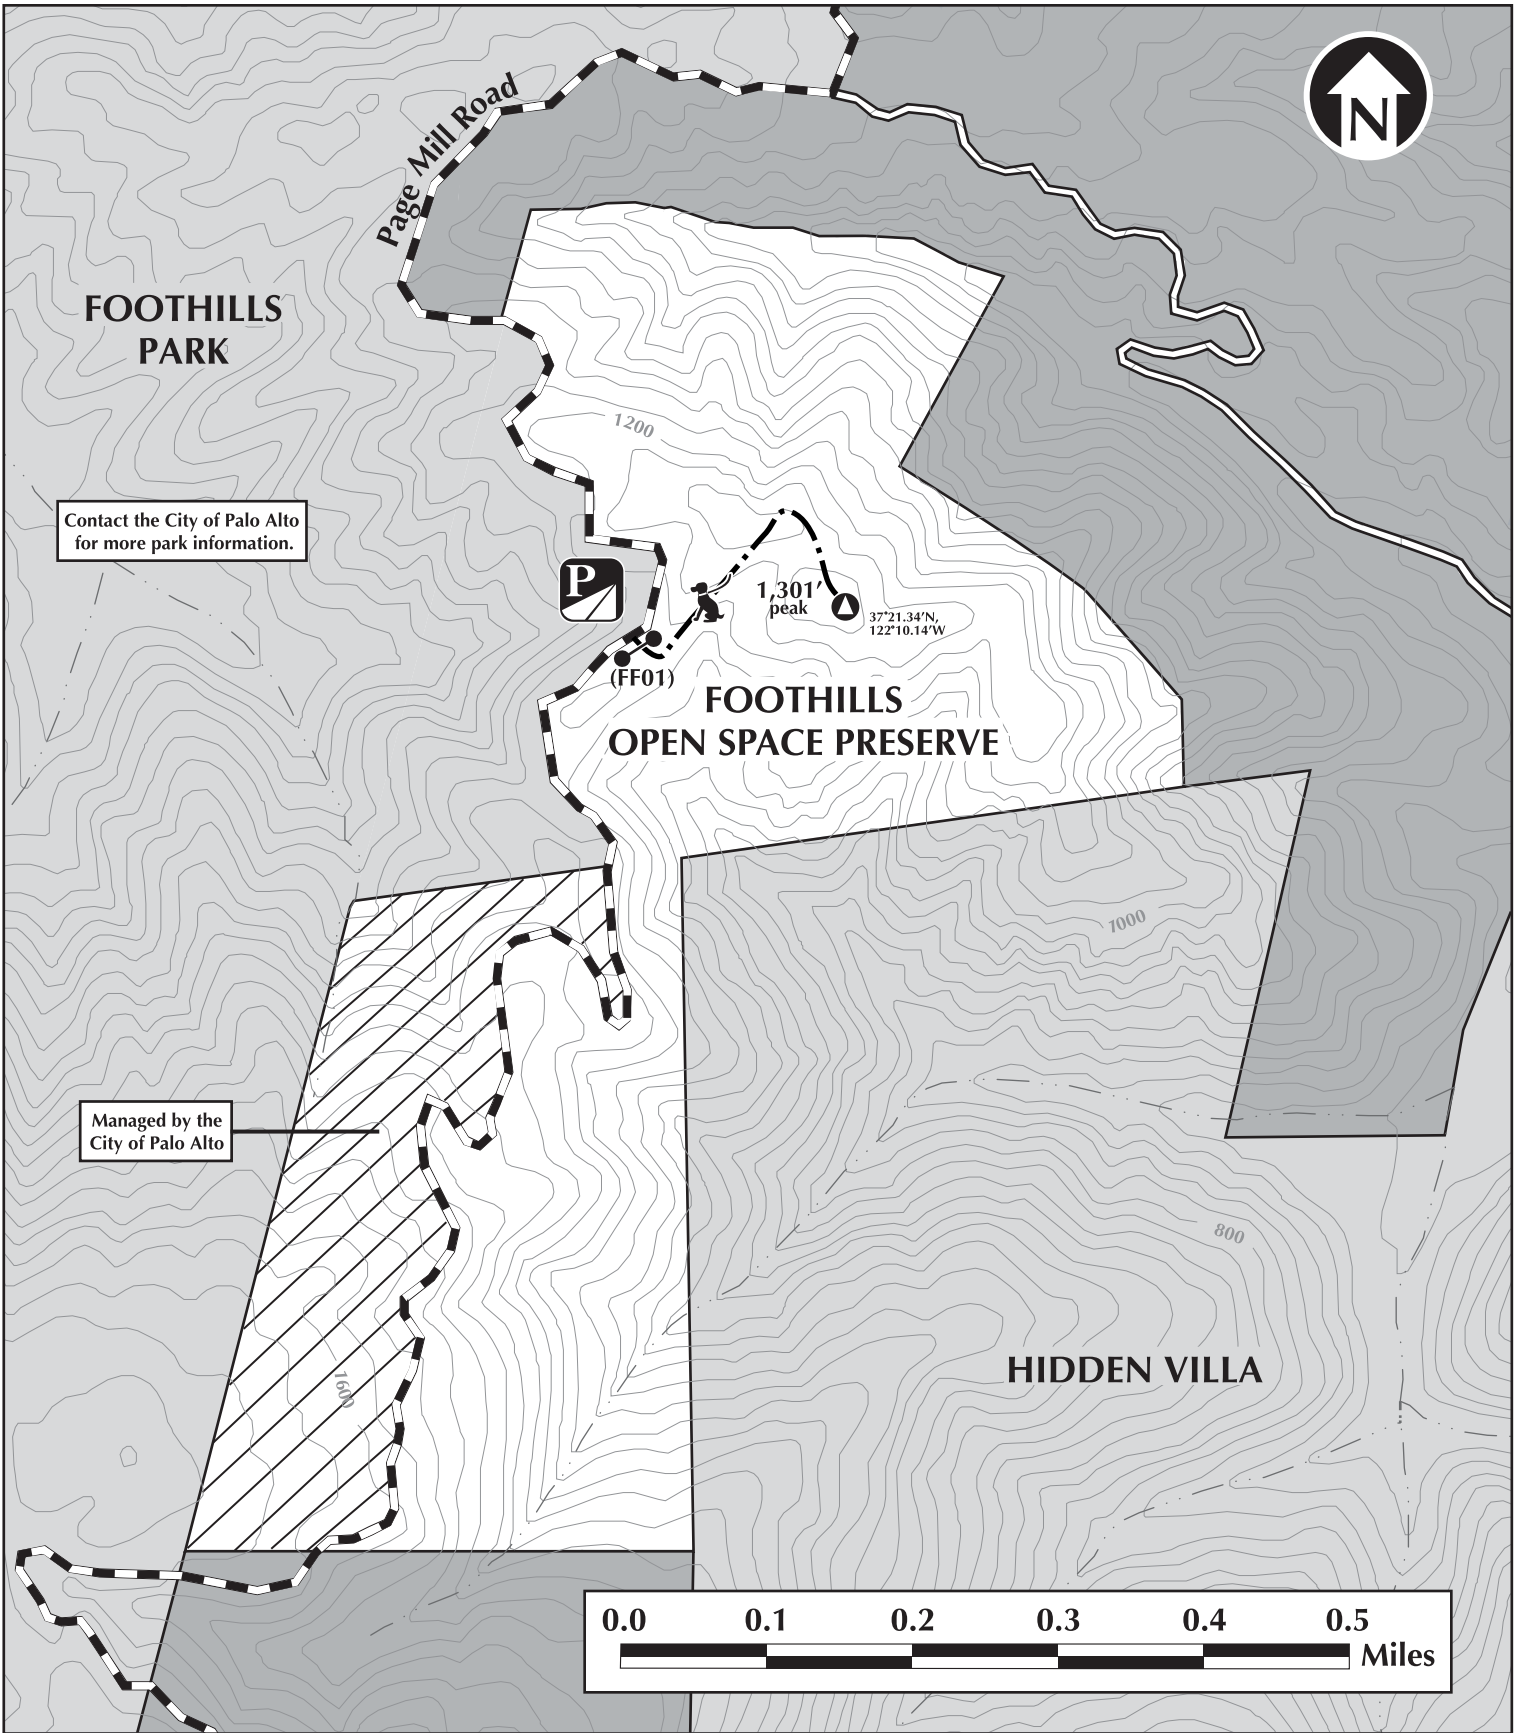

# FOOTHILLS OPEN SPACE PRESERVE

## MIDPENINSULA REGIONAL OPEN SPACE DISTRICT

© 5-2011 Midpeninsula Regional Open Space District

**Trail Use**

- Hiking, Equestrian
- Dogs on leash permitted on all trails.

**Legend**

- Roadside Parking
- Creek
- Gate (#s)
- Point of Interest
- Other Public Lands
- No Public Entry Private or Leased Lands