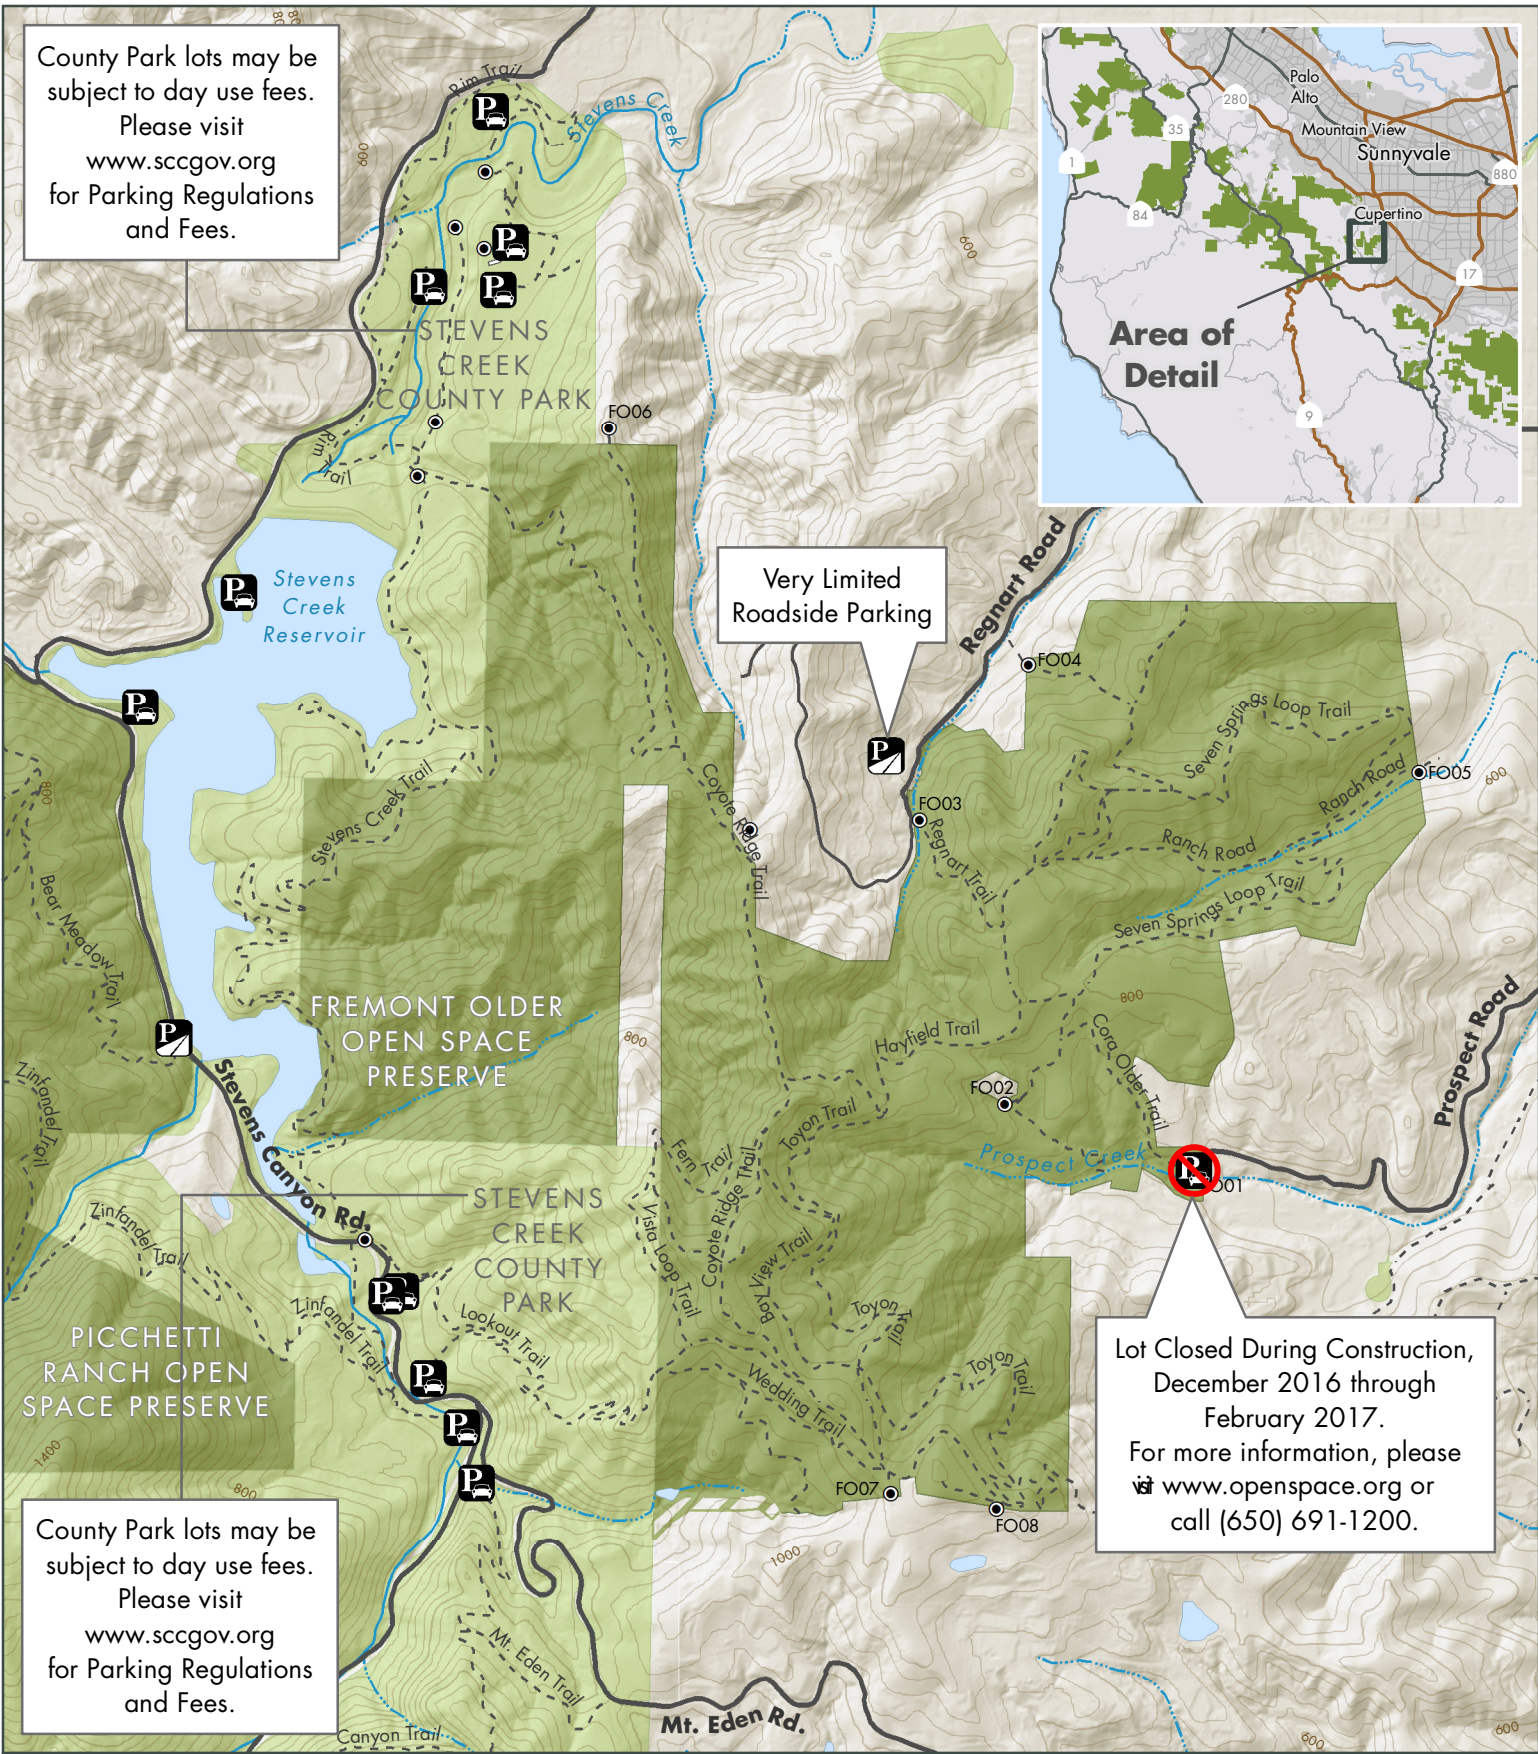

County Park lots may be subject to day use fees. Please visit www.sccgov.org for Parking Regulations and Fees.

Alternative Parking Locations, Fremont Older Open Space Preserve

-  MROSD Preserves
-  Other Protected Lands
-  Private Property
-  Parking Lot
-  Roadside Parking
-  Trail
-  Gate (#)

Midpeninsula Regional Open Space District (MROSD)
October 2016

While the District strives to use the best available digital data, these data do not represent a legal survey and are merely a graphic illustration of geographic features.