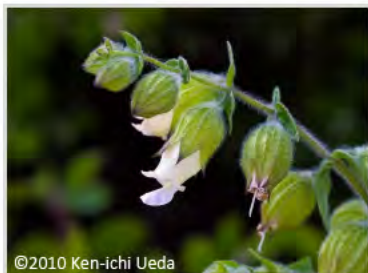

WHITE

©2010 Ken-ichi Ueda