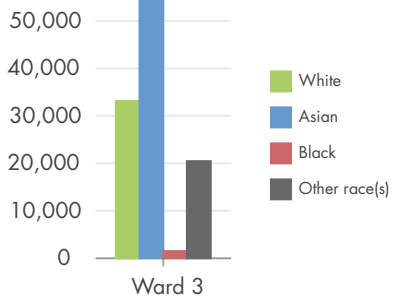

Ward 3

Detailed Map

Census 2020 Redistricting

112,776 persons
+3.45% from target population

Racial demographics

Hispanic/Latino origin

Map legend

- County boundary
- District boundary
- Sphere of influence
- Coastside protection area
- Preserve boundary
- Incorporated city/town
- Census designated place